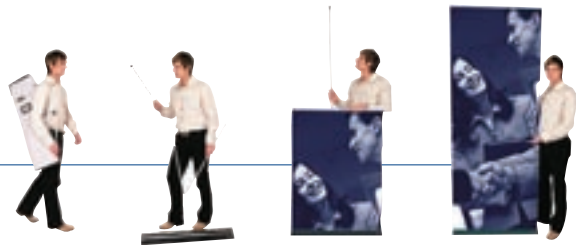

READY FOR PRESENTATIONS IN 30 SECONDS

Roll Up is the most popular display system thanks to its simplicity and speed. The image is protected during transportation and storage, which makes Roll Up an ideal event system for repeated use in different environments. Roll Up is available in two designs.

Roll Up Classic

A stable system with a clean design. Available in a wide range of widths and heights.

Roll Up Professional

Based on Roll Up Classic, but with an exclusive finish and a simpler system for changing images. Also available in the double-sided design.

The image is well protected during transportation.

Images on Roll Up Professional can be changed at the simple touch of a button

A simple design that's stable on all surfaces.

Roll Up Professional is also available in a double-sided design.

If you select Roll Up Classic you have a choice of four width and height alternatives to choose from.

STANDARD PACKAGE

PROFESSIONAL

Roll Up Professional is a complete banner system. The package contains a cassette, supporting rod, panel strips, top profile and bag.