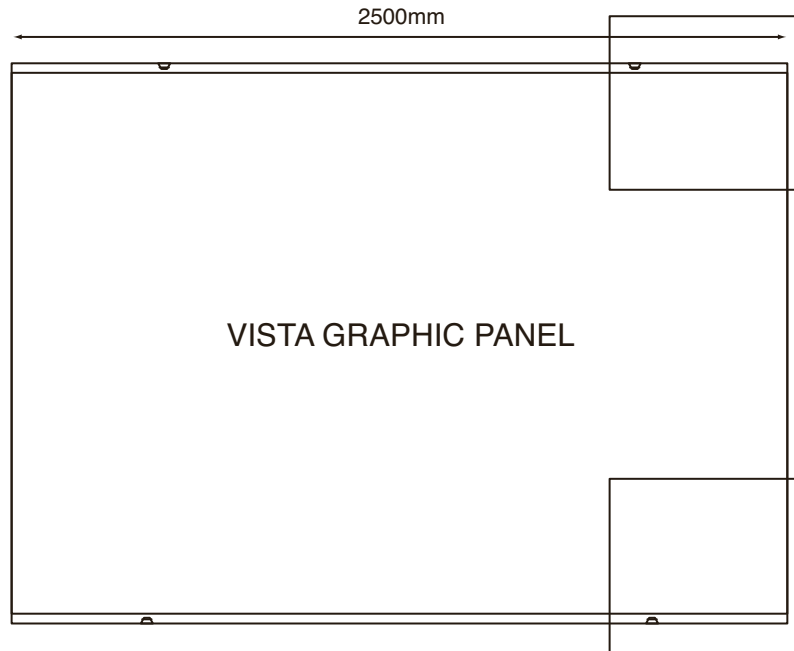

**OUTDOOR BANNERS
VISTA GRAPHIC ATTACHMENT**

SPECIFICATIONS

GRAPHIC PANEL SIZE

2000mm to 2500mm high x 2500mm wide
(not including loop in graphic)

SYSTEM SIZES

Assembled

2500 (W) x 830 (D) x 2500 (H)mm

Boxed sizes

Box 1 = 1760 (L) x 160 (W) x 125 (D)mm

Box 2 = 865 (L) x 510 (W) x 300 (D)mm

BOXED WEIGHTS

18.95kg

MOULDED BASE CAPACITY

20 litres per base (total - 40 litres)

COMPONENT LIST

- 3 x Horizontal bar (inc. carry bag)
- 2 x Telescopic pole (inc. carry bag)
- 2 x Water tank (inc. carry bag)
- 4 x Springs
- 4 x bungeed graphic pole
- 2 x hooks

2000mm
up to
2500mm

IMPORTANT NOTES

Fabric mesh or other wind resistant materials should be used as the graphic substrate.
If the moulded bases are to be filled with water please ensure that precautions are taken to stop the water freezing as it may cause damage to the bases.