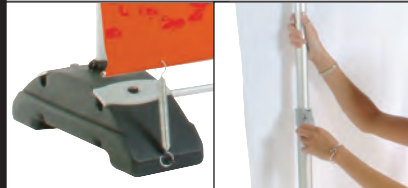

## OUTDOOR BANNER STANDS

Anodised  
aluminium poles

complete with  
carry bag set

Single or double sided

**plex**  
DISPLAY  
outdoor banner stands

OUTDOOR BANNER STANDS

OUTDOOR BANNER STANDS

#### FEATURES

- Single or double sided large format banner
- 2 hollow bases - these are designed to be filled with either water or sand
- Telescopic poles - extend from 2000mm to 2500mm
- No tools required for construction
- Sprung loaded panel attachment to base aids tensioning
- Comes complete with carry bag set
- Banner width - 2500mm
- Banner height - between 2000 to 2500mm
- Grey/black bases
- Anodised aluminium poles