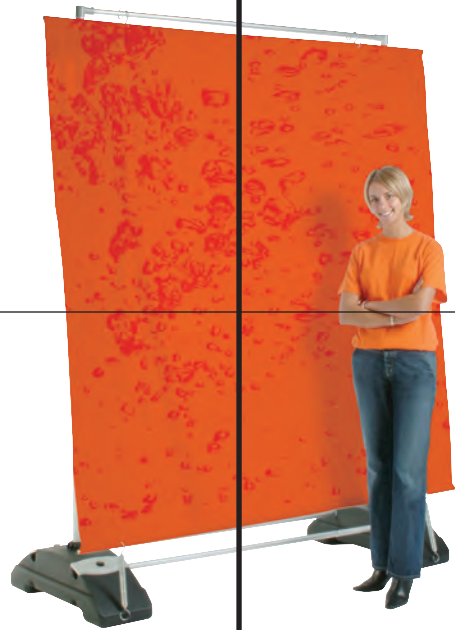

# VISTA

## OUTDOOR BANNER STANDS

Anodised  
aluminium poles

complete with  
carry bag set

Single or double sided

**plex**  
DISPLAY  
outdoor banner stands

OUTDOOR BANNER STANDS

OUTDOOR BANNER STANDS

# OUTDOOR BANNER

OUR **HIGHLY DURABLE** AND ROBUST BANNER STANDS ARE SPECIFICALLY **DESIGNED FOR OUTDOOR USAGE**. PORTABLE AND LIGHTWEIGHT **WATER FILLED PLASTIC BASES** OFFER ADDED STABILITY AND CONSTRUCTION IS MADE EASY WITH **MODULAR ASSEMBLY** OF COMPONENTS.

#### FEATURES

- Single or double sided large format banner
- 2 hollow bases - these are designed to be filled with either water or sand
- Telescopic poles - extend from 2000mm to 2500mm
- No tools required for construction
- Sprung loaded panel attachment to base aids tensioning
- Comes complete with carry bag set
- Banner width - 2500mm
- Banner height - between 2000 to 2500mm
- Grey/black bases
- Anodised aluminium poles