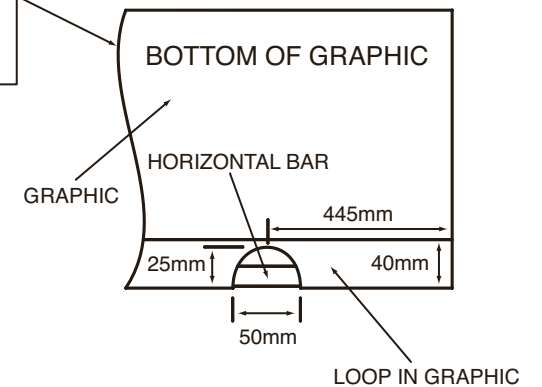

**OUTDOOR BANNERS
VISTA GRAPHIC ATTACHMENT**

SPECIFICATIONS

GRAPHIC PANEL SIZE

2000mm to 2500mm high x 2500mm wide
(not including loop in graphic)

SYSTEM SIZES

Assembled

2500 (W) x 830 (D) x 2500 (H)mm

Boxed sizes

Box 1 = 1760 (L) x 160 (W) x 125 (D)mm

Box 2 = 865 (L) x 510 (W) x 300 (D)mm

BOXED WEIGHTS

18.95kg

MOULDED BASE CAPACITY

20 litres per base (total - 40 litres)

COMPONENT LIST

- 3 x Horizontal bar (inc. carry bag)
- 2 x Telescopic pole (inc. carry bag)
- 2 x Water tank (inc. carry bag)
- 4 x Springs
- 4 x bungeed graphic pole
- 2 x hooks

2000mm
up to
2500mm

IMPORTANT NOTES

Fabric mesh or other wind resistant materials should be used as the graphic substrate.
If the moulded bases are to be filled with water please ensure that precautions are taken to stop the water freezing as it may cause damage to the bases.