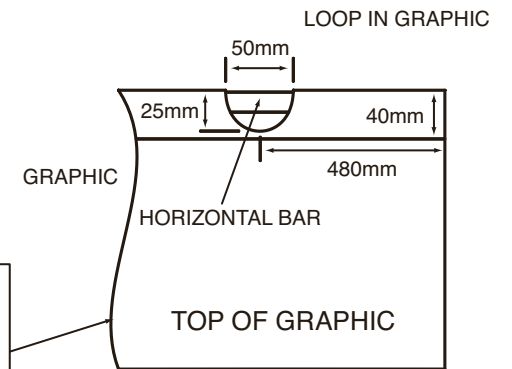

**OUTDOOR BANNERS
VISTA GRAPHIC ATTACHMENT**

SPECIFICATIONS

GRAPHIC PANEL SIZE

2000mm to 2500mm high x 2500mm wide
(not including loop in graphic)

SYSTEM SIZES

Assembled

2500 (W) x 830 (D) x 2500 (H)mm

Boxed sizes

Box 1 = 1760 (L) x 160 (W) x 125 (D)mm

Box 2 = 865 (L) x 510 (W) x 300 (D)mm

BOXED WEIGHTS

18.95kg

MOULDED BASE CAPACITY

20 litres per base (total - 40 litres)

COMPONENT LIST

- 3 x Horizontal bar (inc. carry bag)
- 2 x Telescopic pole (inc. carry bag)
- 2 x Water tank (inc. carry bag)
- 4 x Springs
- 4 x bungeed graphic pole
- 2 x hooks

2000mm
up to
2500mm

IMPORTANT NOTES

Fabric mesh or other wind resistant materials should be used as the graphic substrate.
If the moulded bases are to be filled with water please ensure that precautions are taken to stop the water freezing as it may cause damage to the bases.