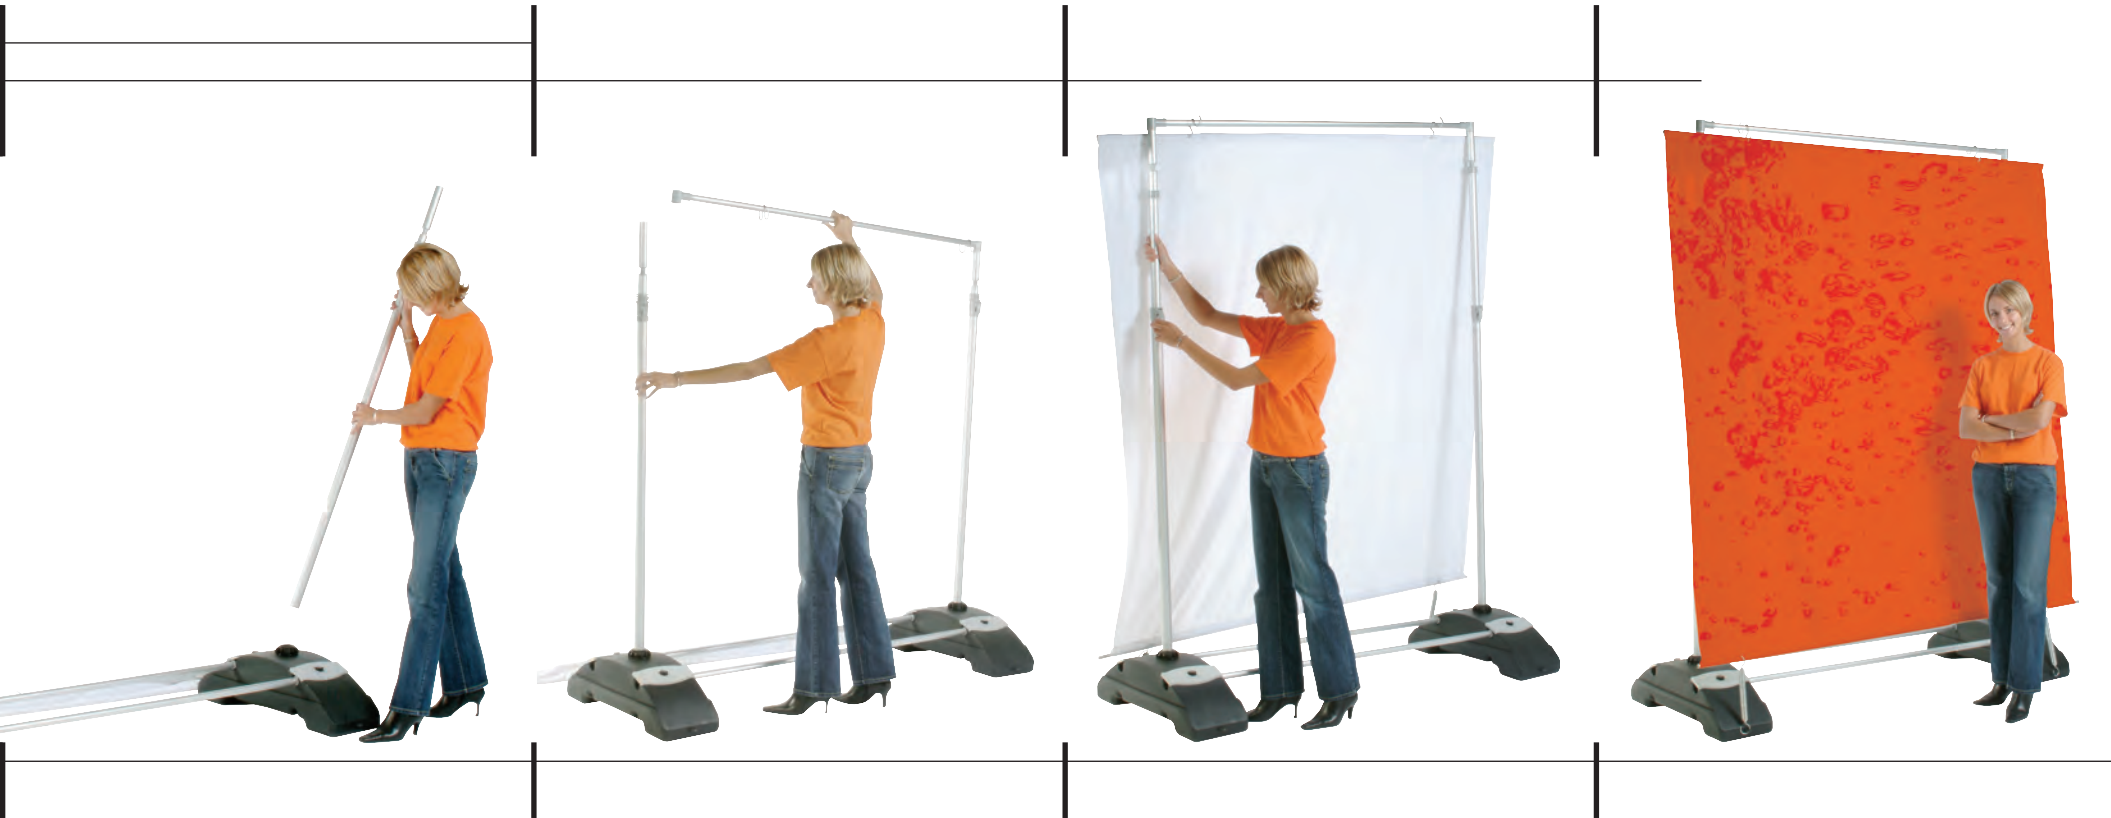

STAND

OUTDOOR BANNER STANDS

WATER FILLED BASES | HIGH IMPACT | VERSATILE | 2 YEAR WARRANTY